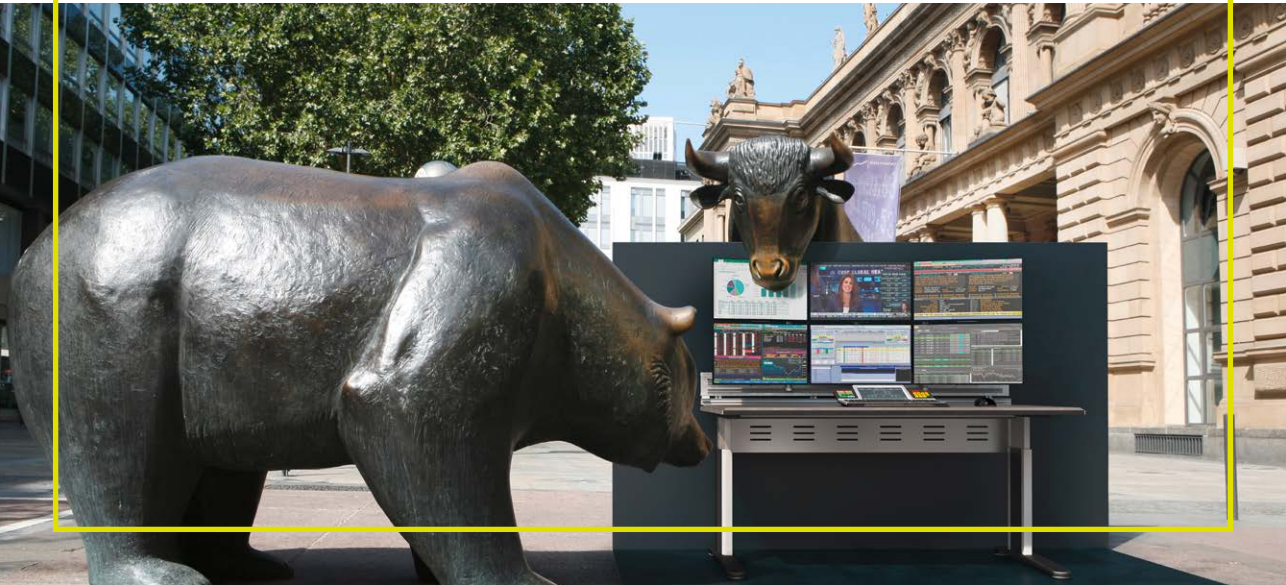

WEYTEC

Do it smart.

SMART TRADING FLOORS

WORKPLACE OPTIMIZATION

Take Control of the Situation

THE WORLD AT YOUR FINGERTIPS

Concentrate on core processes without the distraction of switching between different systems.

User experience solutions from WEYTEC reduce the user interface to a single device. They are the optimal solution when...

... you want to interact directly with trading applications and switch effortlessly between computers and screens

Create a future-proof workspace which simplifies workflows and fosters efficiency.

STAY FOCUSED

Display, scale and move your sources across your screens and switch easily and intuitively between them.

- **MADE FOR HIGH-PERFORMANCE ENVIRONMENTS**
- **FULLY INTEGRATED WITH WEYTEC SOLUTIONS**
- **BRILLIANT IMAGE QUALITY**
- **USE A SINGLE SCREEN FOR MULTIPLE SOURCES**