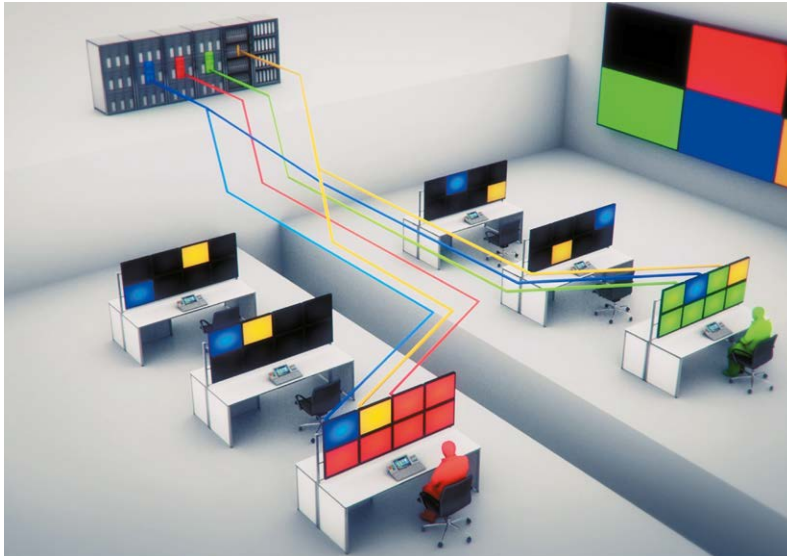

User experience solutions from WEYTEC reduce the user interface to a single device. They are the optimal solution when...

... you want to interact directly with trading applications and switch effortlessly between computers and screens

... you want to use the keyboard for IP TV and IP telephony,.

Create the perfect workplace environment.

KVM MATRIX

Real Time Access to all your Information Sources

SIMPLIFY COMPLEX WORKFLOWS

React to events in the markets immediately, and quickly change desk locations if need be.

- **MODULAR SCALABLE ARCHITECTURE**
- **COST-EFFICIENT**
- **FREE-SEATING**
- **REAL-TIME ACCESS**
- **FUTURE-PROOF**
- **UBIQUITOUS SOURCES**
- **BUSINESS CONTINUITY**

Traders need immediate access to all available information sources, and they need to be able to control, display and toggle between them easily and intuitively. Collaboration solutions from WEYTEC optimize your working environment, when...

Create a future-proof workspace which simplifies workflows and fosters efficiency.

STAY FOCUSED

Display, scale and move your sources across your screens and switch easily and intuitively between them.

- **MADE FOR HIGH-PERFORMANCE ENVIRONMENTS**
- **FULLY INTEGRATED WITH WEYTEC SOLUTIONS**
- **BRILLIANT IMAGE QUALITY**
- **USE A SINGLE SCREEN FOR MULTIPLE SOURCES**