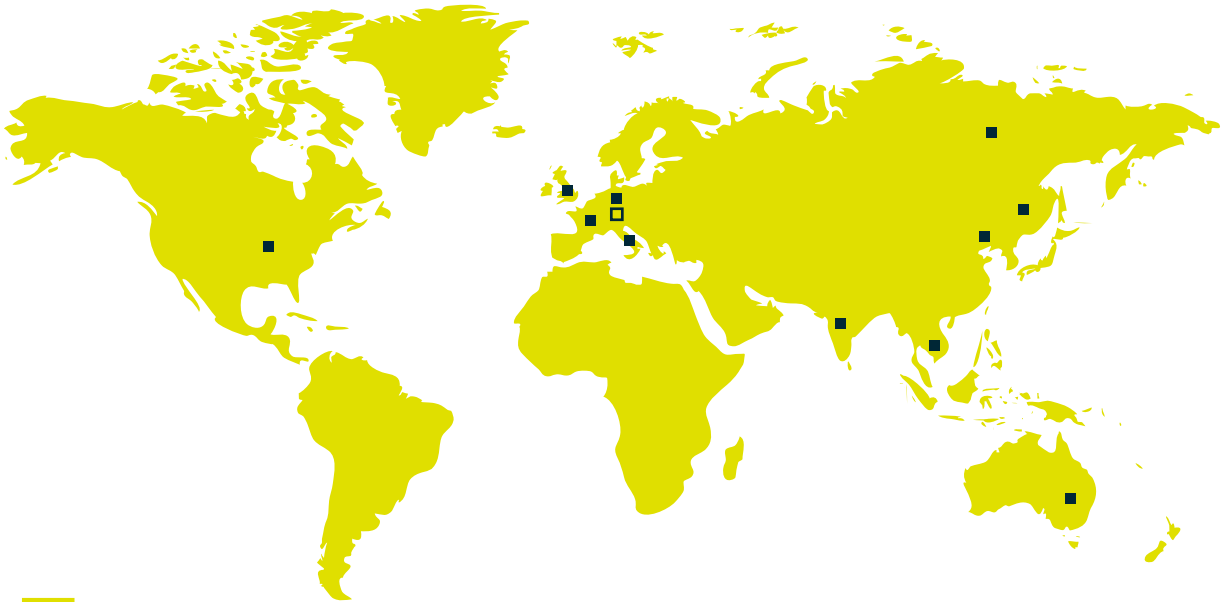

Create the perfect visual environment on your trading floor.

MINI PCs

Flexibility, Security, Speed and Energy Efficiency

SMART

TRADING FLOORS

GLOBAL PLAYER GLOBAL POWER

Do it smart.

www.weytec.com